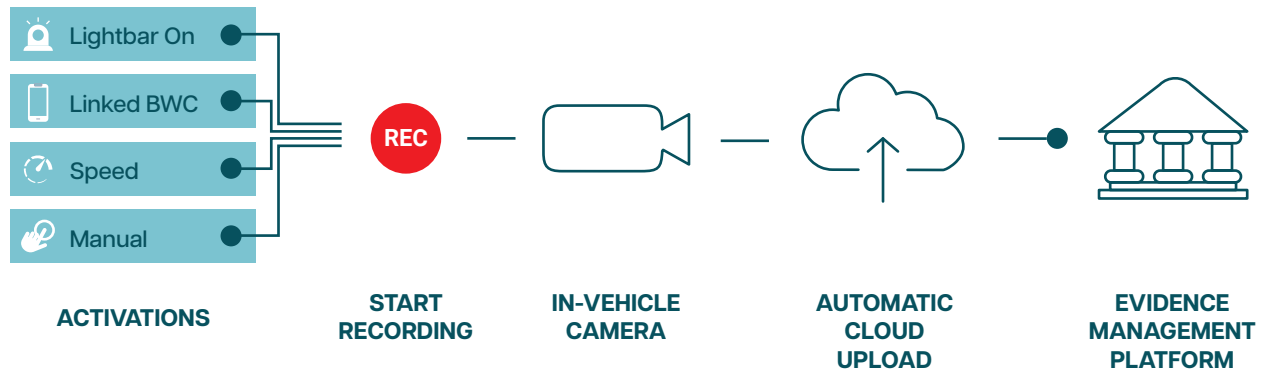

Streamlined Consolidation

Using a fully-functioning smartphone as the recording solution removes the need for single-use body camera devices, increasing efficiency and reducing equipment fatigue

Smartphone Body-Worn Camera

An all-in-one solution that harnesses the connectivity and computational power of smartphones to evolve from a body-worn camera to a body-worn computer

Real-Time Situational Awareness

Live video and audio streams provide real-time situational awareness from the field

Constant Location Tracking

Leveraging GPS and cellular triangulation, you can know the location of an officer, even when away from the patrol car

Immediate Uploads

Eliminates the need for docking stations, kiosks, routers, or other hardware with automatic uploads to a secure cloud storage environment

In-Vehicle Camera

Solution complements the BWC solution to help you easily manage recording footage from your vehicle

Smartphone In-Vehicle Camera

An innovative alternative to traditional in-vehicle camera systems that takes advantage of smartphone technology to enhance responder safety and efficiency